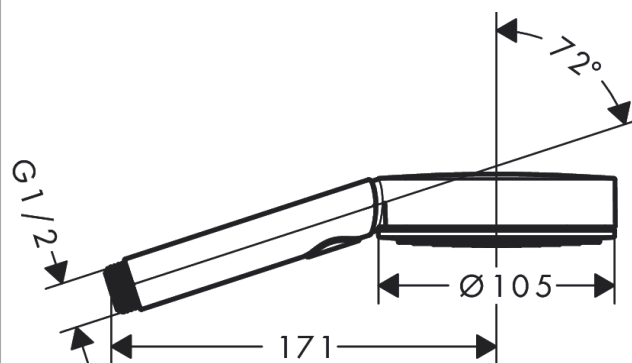

##### product features

- shower head size: 105 mm
- spray type: PowderRain, IntenseRain, Massage spray
- convenient diversion via Select button
- spray disc surface: graphite
- maximum flow rate at 3 bar: 11,4 l/min
- minimum flow pressure: 1 bar
- with internal water conduction
- rinseable screen insert
- connection thread G 1/2
- connection dimension: DN15

#### Scale drawing