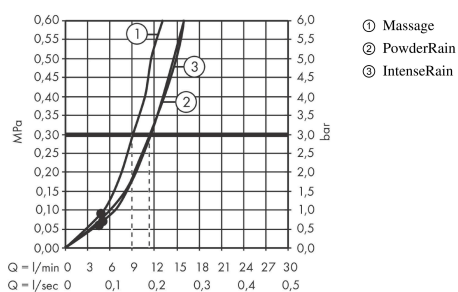

Flowchart

The consumption was measured in combination with the appropriate fittings (thermostat/mixer/ in-wall valve) to reflect actual application in practice.